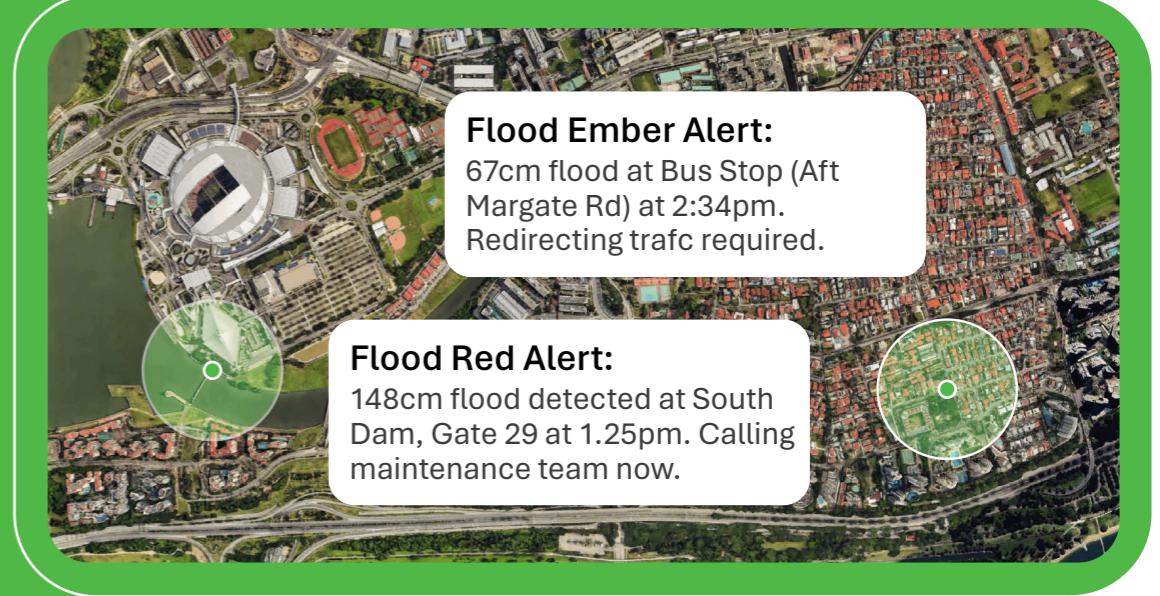

Accessible Deployment & Incredibly Simple Setup

At a tenth of the cost of current market solutions — Floodfinder™ is a fuss-free, independent, wireless, compact, all-in-one system that can be installed anywhere in the world within minutes! Coupled with a web dashboard and API for integration, Floodfinder™ is the future of flood monitoring and an accessible choice for many.

Attach, Detect, Report, React

Floodfinder™

Detecting Floods, Saving Lives

**PATENT
PENDING**

Key Specifications

Size	8 x 8 x 7 cm / 3.15 x 3.15 x 2.76 in
Weight	190 g
Connectivity	NB-IoT/Cat M1/GSM SIM Card 2.4 GHz Wi-Fi
Measuring Range	0 - 250 cm / 98.4
Accuracy	±0.5% F.S. (Better @ constant temperature)
Repeat Accuracy	< 1 cm
Resolution	1 cm (display), 0.1 cm (maximum)
Location Tech	Global Positioning System (GPS) Wi-Fi Positioning System (WPS) Cell Tower Triangulation
Deployment Range	Unlimited distance
Coverage	120+ countries supported *View full list of supported countries via www.tackgps.app/
Battery	750 mAh Li-ion Battery Integrated Solar Panel Recharging
Housing Material	ABS Plastic
Function	Customisable Water Level Alert & Detection Frequency
Sensor	Tri-Axis Accelerometer Temperature Sensors Barometers
IP Rating	IP 53 (Weather & Dust Proof)
Environmental Requirements	Maximum Operating Temperature*: -20°C to 60°C Requirements Recommended Operating Temperature: 0°C to 40°C *Extreme temperatures may affect battery life significantly