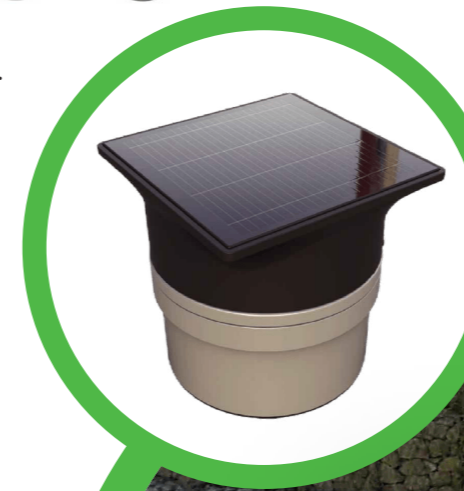

- ✓ **Two-Step Setup**
  Simply attach the FloodFinder to a standard 2.5" PVC pipe. Then secure it to any structure in flood-prone areas.
- ✓ **Self-Powered Forever**
  The device houses an ultra-efficient power system, inclusive of a 750mAh rechargeable battery and solar panel. It boasts an impressive 3-month battery life even without sunlight.
- ✓ **Fully Integrated**
  All essential components, from smart data processing to GPS geo-tagging, are incorporated in one compact device.
- ✓ **Enterprise-Ready**
  Reliable and resilient, maximum operating range from -20°C to 60°C

Accessible Deployment & Incredibly Simple Setup

At a tenth of the cost of current market solutions — Floodfinder™ is a fuss-free, independent, wireless, compact, all-in-one system that can be installed anywhere in the world within minutes! Coupled with a web dashboard and API for integration, Floodfinder™ is the future of flood monitoring and an accessible choice for many.

Attach, Detect, Report, React