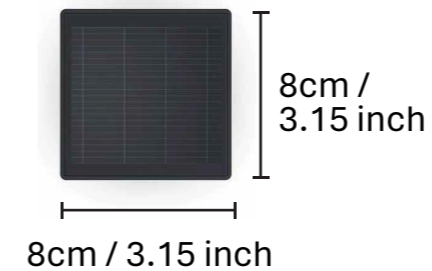

- ✓ **Two-Step Setup**
  Simply attach the FloodFinder to a standard 2.5" PVC pipe. Then secure it to any structure in flood-prone areas.
- ✓ **Self-Powered Forever**
  The device houses an ultra-efficient power system, inclusive of a 750mAh rechargeable battery and solar panel. It boasts an impressive 3-month battery life even without sunlight.
- ✓ **Fully Integrated**
  All essential components, from smart data processing to GPS geo-tagging, are incorporated in one compact device.
- ✓ **Enterprise-Ready**
  Reliable and resilient, maximum operating range from -20°C to 60°C

Accessible Deployment & Incredibly Simple Setup

At a tenth of the cost of current market solutions — Floodfinder™ is a fuss-free, independent, wireless, compact, all-in-one system that can be installed anywhere in the world within minutes! Coupled with a web dashboard and API for integration, Floodfinder™ is the future of flood monitoring and an accessible choice for many.

Attach, Detect, Report, React