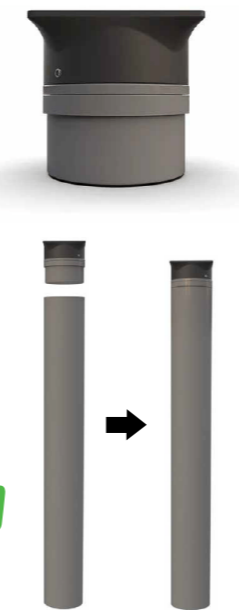

- ✓ **Two-Step Setup**
  Simply attach the FloodFinder to a standard 2.5" PVC pipe. Then secure it to any structure in flood-prone areas.
- ✓ **Self-Powered Forever**
  The device houses an ultra-efficient power system, inclusive of a 750mAh rechargeable battery and solar panel. It boasts an impressive 3-month battery life even without sunlight.
- ✓ **Fully Integrated**
  All essential components, from smart data processing to GPS geo-tagging, are incorporated in one compact device.
- ✓ **Enterprise-Ready**
  Reliable and resilient, maximum operating range from -20°C to 60°C

Accessible Deployment & Incredibly Simple Setup

At a tenth of the cost of current market solutions — Floodfinder™ is a fuss-free, independent, wireless, compact, all-in-one system that can be installed anywhere in the world within minutes! Coupled with a web dashboard and API for integration, Floodfinder™ is the future of flood monitoring and an accessible choice for many.

Attach, Detect, Report, React