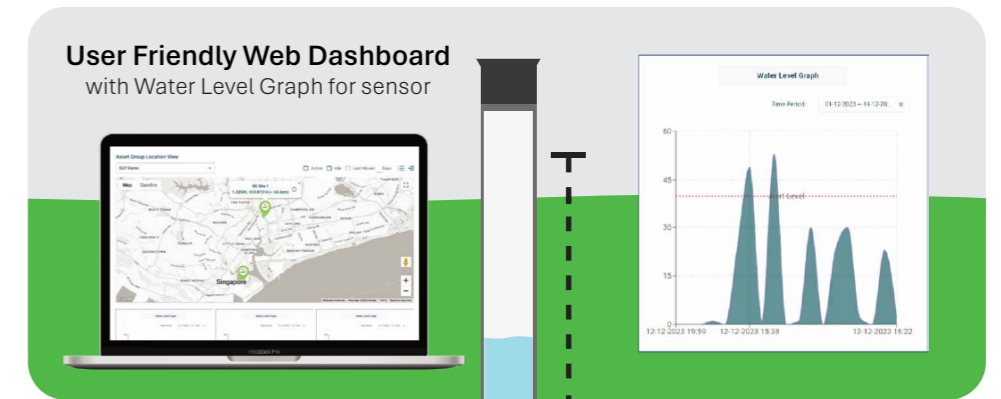

- ✓ **Two-Step Setup**
  Simply attach the FloodFinder to a standard 2.5" PVC pipe. Then secure it to any structure in flood-prone areas.
- ✓ **Self-Powered Forever**
  The device houses an ultra-efficient power system, inclusive of a 750mAh rechargeable battery and solar panel. It boasts an impressive 3-month battery life even without sunlight.
- ✓ **Fully Integrated**
  All essential components, from smart data processing to GPS geo-tagging, are incorporated in one compact device.
- ✓ **Enterprise-Ready**
  Reliable and resilient, maximum operating range from -20°C to 60°C

Accessible Deployment & Incredibly Simple Setup

At a tenth of the cost of current market solutions — Floodfinder™ is a fuss-free, independent, wireless, compact, all-in-one system that can be installed anywhere in the world within minutes! Coupled with a web dashboard and API for integration, Floodfinder™ is the future of flood monitoring and an accessible choice for many.

Attach, Detect, Report, React